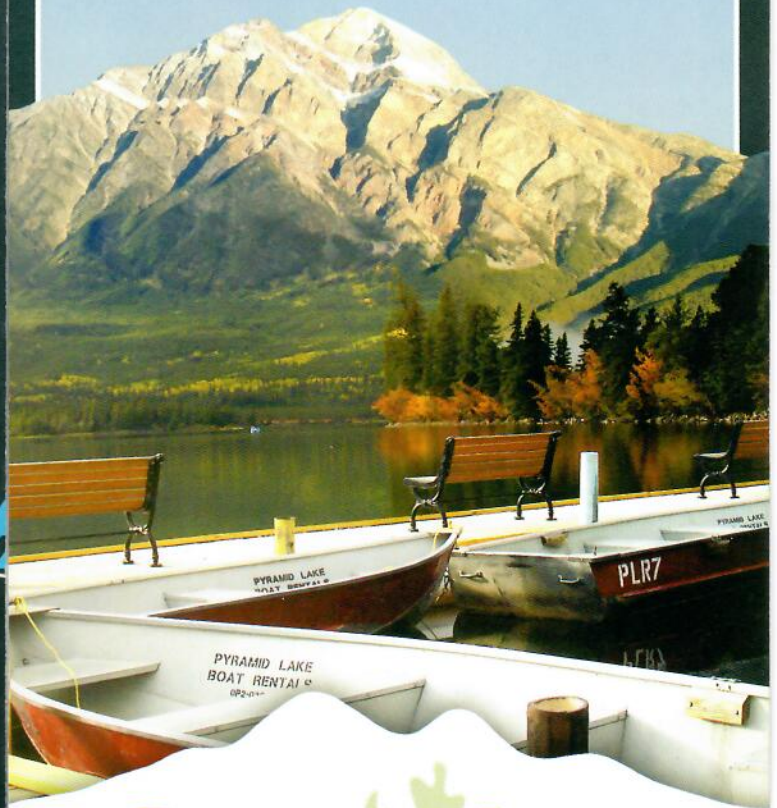

PYRAMID LAKE RESORT BOAT RENTALS

780-852-4900

Just 5km up Pyramid Lake Rd

PYRAMID LAKE RESORT