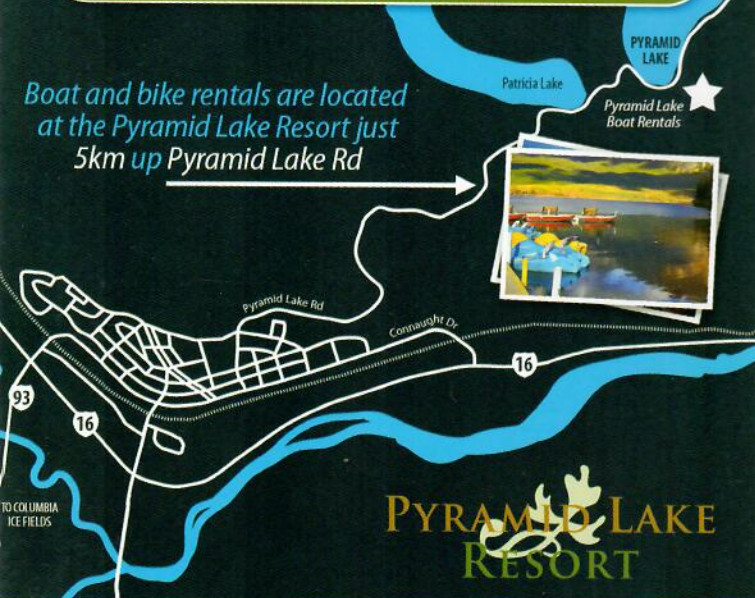

BOAT RENTALS

CRAFT TYPE	MAX # PEOPLE	1/2 HR RATE	HOURLY RATE
Row Boat	4	\$30	\$40
Canoe	2	\$30	\$40
Single Kayak	1	\$30	\$40
Double Kayak	2	\$35	\$45
Paddle Boat	2	\$35	\$45
Paddle Boat	4	\$45	\$55
Electric Family Cruiser	4*	N/A	\$109

*Up to 7 persons, \$10 per hour per additional person.

All prices are per boat and include life vests and paddles. Prices include GST.

BOAT RENTAL HOURS: 9:00 AM - 7:00 PM DAILY

*Hours are subject to change based on weather and daylight hours.

MOUNTAIN BIKE RENTALS

Hourly \$20 | 1/2 Day \$35 | Full Day \$45

All mountain bike rentals include helmets. Prices include GST.

Boat and bike rentals are located at the Pyramid Lake Resort just 5km up Pyramid Lake Rd